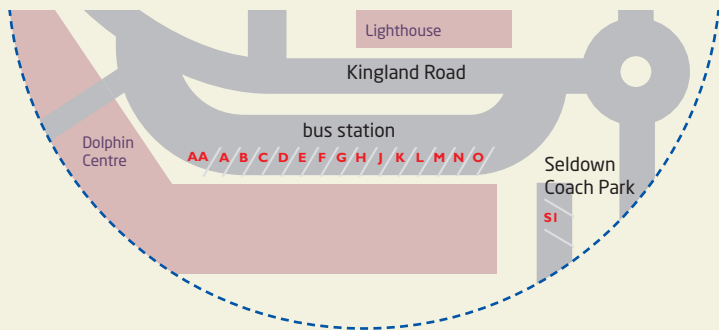

where to catch your bus

Poole Town Centre

route	Bus Station Stand
m1 to Bournemouth & R B Hospital	A or B
N1 to Bournemouth & R B Hospital	O
m2 to Bournemouth & Southbourne	C or D
N2 to Bournemouth & Christchurch	O
3 to Broadstone, Corfe Mullen & Wimborne	E
3x to Broadstone, Corfe Mullen & Wimborne	F
4 to Broadstone, Merley & Wimborne	E
8 to Hamworthy, Turlin Moor, Upton, Creekmoor & Oakdale	F
9 to Oakdale, Creekmoor, Upton, Turlin Moor & Hamworthy	G
10 to Sterte & Lytchett Matravers	L
14 to Alderney, West Howe, Kinson & R B Hospital	N
15 to Winton & R B Hospital	L
16 17 to Alderney & Bournemouth	M
20 to Penn Hill, Bournemouth, Castlepoint, RB Hospital & Christchurch	J
25 26 to Canford Heath & Tower Park	AA
32 to Merley & Kinson	G
40 to Wareham, Corfe Castle & Swanage	H
60 to Lilliput & Sandbanks	J
to Rockley Park	H
70 to Bournemouth, Boscombe Pier, Hengistbury Head & Christchurch	J
to Rockley Park	H
X6 to Bearwood, Ferndown, Verwood & Ringwood	N
X8 to Blandford	L
U2 to University Talbot Campus	SI
route ONE to Poole Quay & Harbourside Park	K
898 to Asda	G