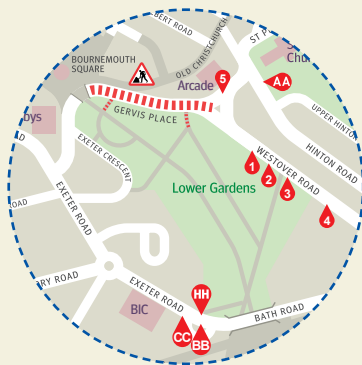

where to catch your bus

Bournemouth Town Centre

* after 2000 does not run via Old Christchurch Road and additionally serves **stop AA**

route	Stop/Stand
m1 N1 to Castlepoint & R B Hospital	2 AA
m2 to Boscombe & Southbourne	2 AA
N2 to Southbourne & Christchurch	2 AA
m1 m2 to Westbourne, Parkstone & Poole	4 AA
N1 N2 to Westbourne, Parkstone & Poole	4 AA
1a 1c to Boscombe, Christchurch & Somerford	1 *
1b to Boscombe, Christchurch & Burton	1 *
5 to Winton, Ensbury Park & Kinson	3 *
N5 to Winton, Ensbury Park, University & Wallisdown	3 AA
6 to University, Bearwood & Wimborne	3 AA
11 to Winton, Kinson, Bearwood & Canford Paddock	3 *
12 to Winton, Muscliff & Castlepoint	3 AA
13 13a to Northbourne, Ferndown & Wimborne	4 AA
16 to Rossmore & Poole	GG BB B
17 to University & Poole	C HH
18 to Canford Heath & Broadstone	G
20 to Castlepoint, R B Hospital & Christchurch	G
to Penn Hill & Poole	H F
21 to Winton, Ensbury Park, West Howe, Turbarry Retail Park, Bearwood & Canford Paddock	3 *
22 to R B Hospital & Castlepoint	1 *
32 to Slades Farm, Kinson & Merley	D HH
33 to R B Hospital & Castlepoint	2 AA
to Westbourne & Alum Chine	4 AA
36 to Talbot View	H F
to Wallisdown & Kinson	G
50 to Sandbanks & Swanage	4
to Bournemouth Railway Station	2 AA
81 82 to R B Hospital, New Milton & Lymington	5
737 to Aviation Business Park & Airport	C HH
X3 to R B Hospital, Ringwood then Salisbury	5
X6 to Ringwood then Verwood & West Moors	5